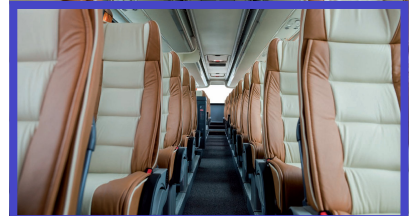

## Xerus

- 12.26m to 15m Length Options
- Luxurious Executive Coach Specification
- 51 to 71 Seat Options Available
- Power Operated Side Lockers
- Air Conditioning
- Tinted Thermal Double Glazing
- Multiple Chassis Options (MAN, VDL, Irisbus)
- 2 Year Warranty as Standard with Option to Extend